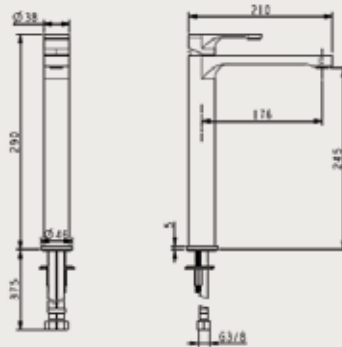

LOOP

SINGLE LEVER HIGH SPOUT BASIN MIXER

PRODUCT ID

I-FL0005

FEATURES

- Brass Body with Zinc Lever
- Chrome Finish

INCLUDED COMPONENTS

- 25mm Ceramic Cartridge
- Neoperl Aerator
- A pair of Stainless Steel Flexible Hoses 1/2" Connection
- Brass pop-up waste
- Fixing kit

FLOW RATE: L/MIN

Water pressure	1bar	2bar	3bar	4bar	5bar
1bar~5bar (L/MIN)	3.7	4.7	4.7	4.9	5.0

REMARKS

- Quality standard apply with EN 817 regulation

WARRANTY

- ROCELL BATHWARE guarantees all its Chrome plated ranges of mixers and taps for a period of 5 years from the date of purchase against defect of work or materials, except for the electronic parts and the internal components such as ceramic cartridges, headworks and thermostatic cartridges which are guaranteed for a period of 2 years.

The guarantee is only offered when products are installed and cared for in line with proper fitting and maintenance methods.

TECHNICAL DRAWING

Royal Ceramics Lanka PLC.

No.20, R.A. De Mel Mawatha, Colombo 03, Sri Lanka.

☎ 076 6 223 344 ✉ info@rcl.lk 🌐 www.rocell.com

FOLLOW US

** Dimensions of fixtures are nominal and may vary within the range of tolerance. These measurements are subject to change or cancellation. No responsibility is assumed for use of superseded or voided leaflet.